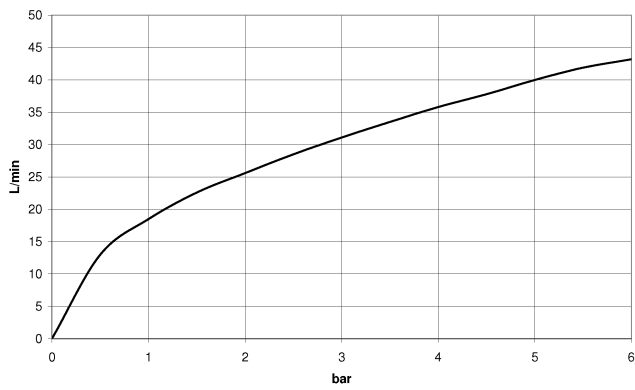

Wall elbow with integrated shower holder - Chrome

TARA

28 490 660

- 3/8" shower outlet
- rosette Ø 60 mm
- 1/2" connection
- WRAS 1912049

Intrinsic protection against back flow.

Fits: TARA, VAIA, META

	Chrome	28 490 660-00
	Brushed Platinum	28 490 660-06
	Platinum	28 490 660-08
	Dark Chrome	28 490 660-19
	Light Gold	28 490 660-26
	Brushed Light Gold	28 490 660-27
	Brushed Durabrass (23kt Gold)	28 490 660-28
	Matte Black	28 490 660-33
	Brushed Bronze	28 490 660-42
	Brushed Champagne (22kt Gold)	28 490 660-46
	Champagne (22kt Gold)	28 490 660-47
	Cyprum	28 490 660-49
	Brushed Chrome	28 490 660-93
	Brushed Dark Platinum	28 490 660-99

Recommended miscellaneous

- Concealed wall elbow -** 35 085 970 90
- max. recess depth 163 mm
 - min. recess depth 90 mm

28 490 660

mm [inches]

Flow rate chart

Certificates

Belgaqua_21-024- WRAS_1912049.
27_7.