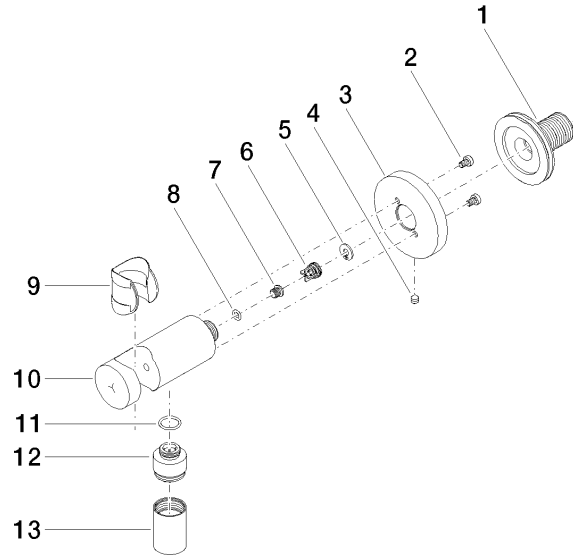

Wall elbow with integrated shower holder - Chrome

TARA

28 490 660

- 3/8" shower outlet
- rosette Ø 60 mm
- 1/2" connection
- WRAS 1912049

Intrinsic protection against back flow.

Fits: TARA, VAIA, META

	Chrome	28 490 660-00
	Brushed Platinum	28 490 660-06
	Platinum	28 490 660-08
	Dark Chrome	28 490 660-19
	Light Gold	28 490 660-26
	Brushed Light Gold	28 490 660-27
	Brushed Durabrass (23kt Gold)	28 490 660-28
	Matte Black	28 490 660-33
	Brushed Bronze	28 490 660-42
	Brushed Champagne (22kt Gold)	28 490 660-46
	Champagne (22kt Gold)	28 490 660-47
	Cyprum	28 490 660-49
	Brushed Chrome	28 490 660-93
	Brushed Dark Platinum	28 490 660-99

Recommended miscellaneous

- Concealed wall elbow -** 35 085 970 90
- max. recess depth 163 mm
 - min. recess depth 90 mm

28 490 660

mm [inches]

Flow rate chart

Certificates

Belgaqua_21-024- WRAS_1912049.
27_7.

28 490 660

Spare parts list

No.	Item Number	Name	Quantity used	Delivery time
1	90 24 03 280 00 90	nipple	1	2
2	09 30 30 037 90	screw	2	2
3	09 27 66 001-00	rosette	1	10
4	09 31 11 112 90	pin	1	60
5	09 16 01 023 90	ring	1	2
6	09 23 01 131 90	back-flow preventer	1	2
7	09 30 30 113 20 90	screw	1	2
8	09 14 10 001 90	seal	1	2
9	09 18 40 216 90	sleeve	1	2
10	09 11 03 124-00	connection	1	10
11	09 14 10 213 90	seal	1	2
12	09 24 03 279-00	nipple	1	10
13	90 21 02 069 00-00	cover	1	10