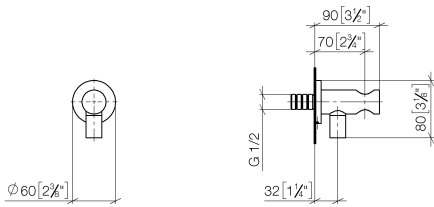

Wall elbow with integrated shower holder - Chrome

TARA

28 490 660

- 3/8" shower outlet
- rosette Ø 60 mm
- 1/2" connection
- WRAS 1912049

Intrinsic protection against back flow.

Fits: TARA, VAIA, META

	Chrome	28 490 660-00
	Brushed Platinum	28 490 660-06
	Platinum	28 490 660-08
	Dark Chrome	28 490 660-19
	Light Gold	28 490 660-26
	Brushed Light Gold	28 490 660-27
	Brushed Durabrass (23kt Gold)	28 490 660-28
	Matte Black	28 490 660-33
	Brushed Bronze	28 490 660-42
	Brushed Champagne (22kt Gold)	28 490 660-46
	Champagne (22kt Gold)	28 490 660-47
	Cyprum	28 490 660-49
	Brushed Chrome	28 490 660-93
	Brushed Dark Platinum	28 490 660-99

Recommended miscellaneous

- Concealed wall elbow -** 35 085 970 90
- max. recess depth 163 mm
 - min. recess depth 90 mm

28 490 660

mm [inches]

Flow rate chart

Certificates

Belgaqua_21-024- WRAS_1912049.
27_7.

28 490 660

Spare parts list

No.	Item Number	Name	Quantity used	Delivery time
1	90 24 03 280 00 90	nipple	1	2
2	09 30 30 037 90	screw	2	2
3	09 27 66 001-00	rosette	1	10
4	09 31 11 112 90	pin	1	60
5	09 16 01 023 90	ring	1	2
6	09 23 01 131 90	back-flow preventer	1	2
7	09 30 30 113 20 90	screw	1	2
8	09 14 10 001 90	seal	1	2
9	09 18 40 216 90	sleeve	1	2
10	09 11 03 124-00	connection	1	10
11	09 14 10 213 90	seal	1	2
12	09 24 03 279-00	nipple	1	10
13	90 21 02 069 00-00	cover	1	10